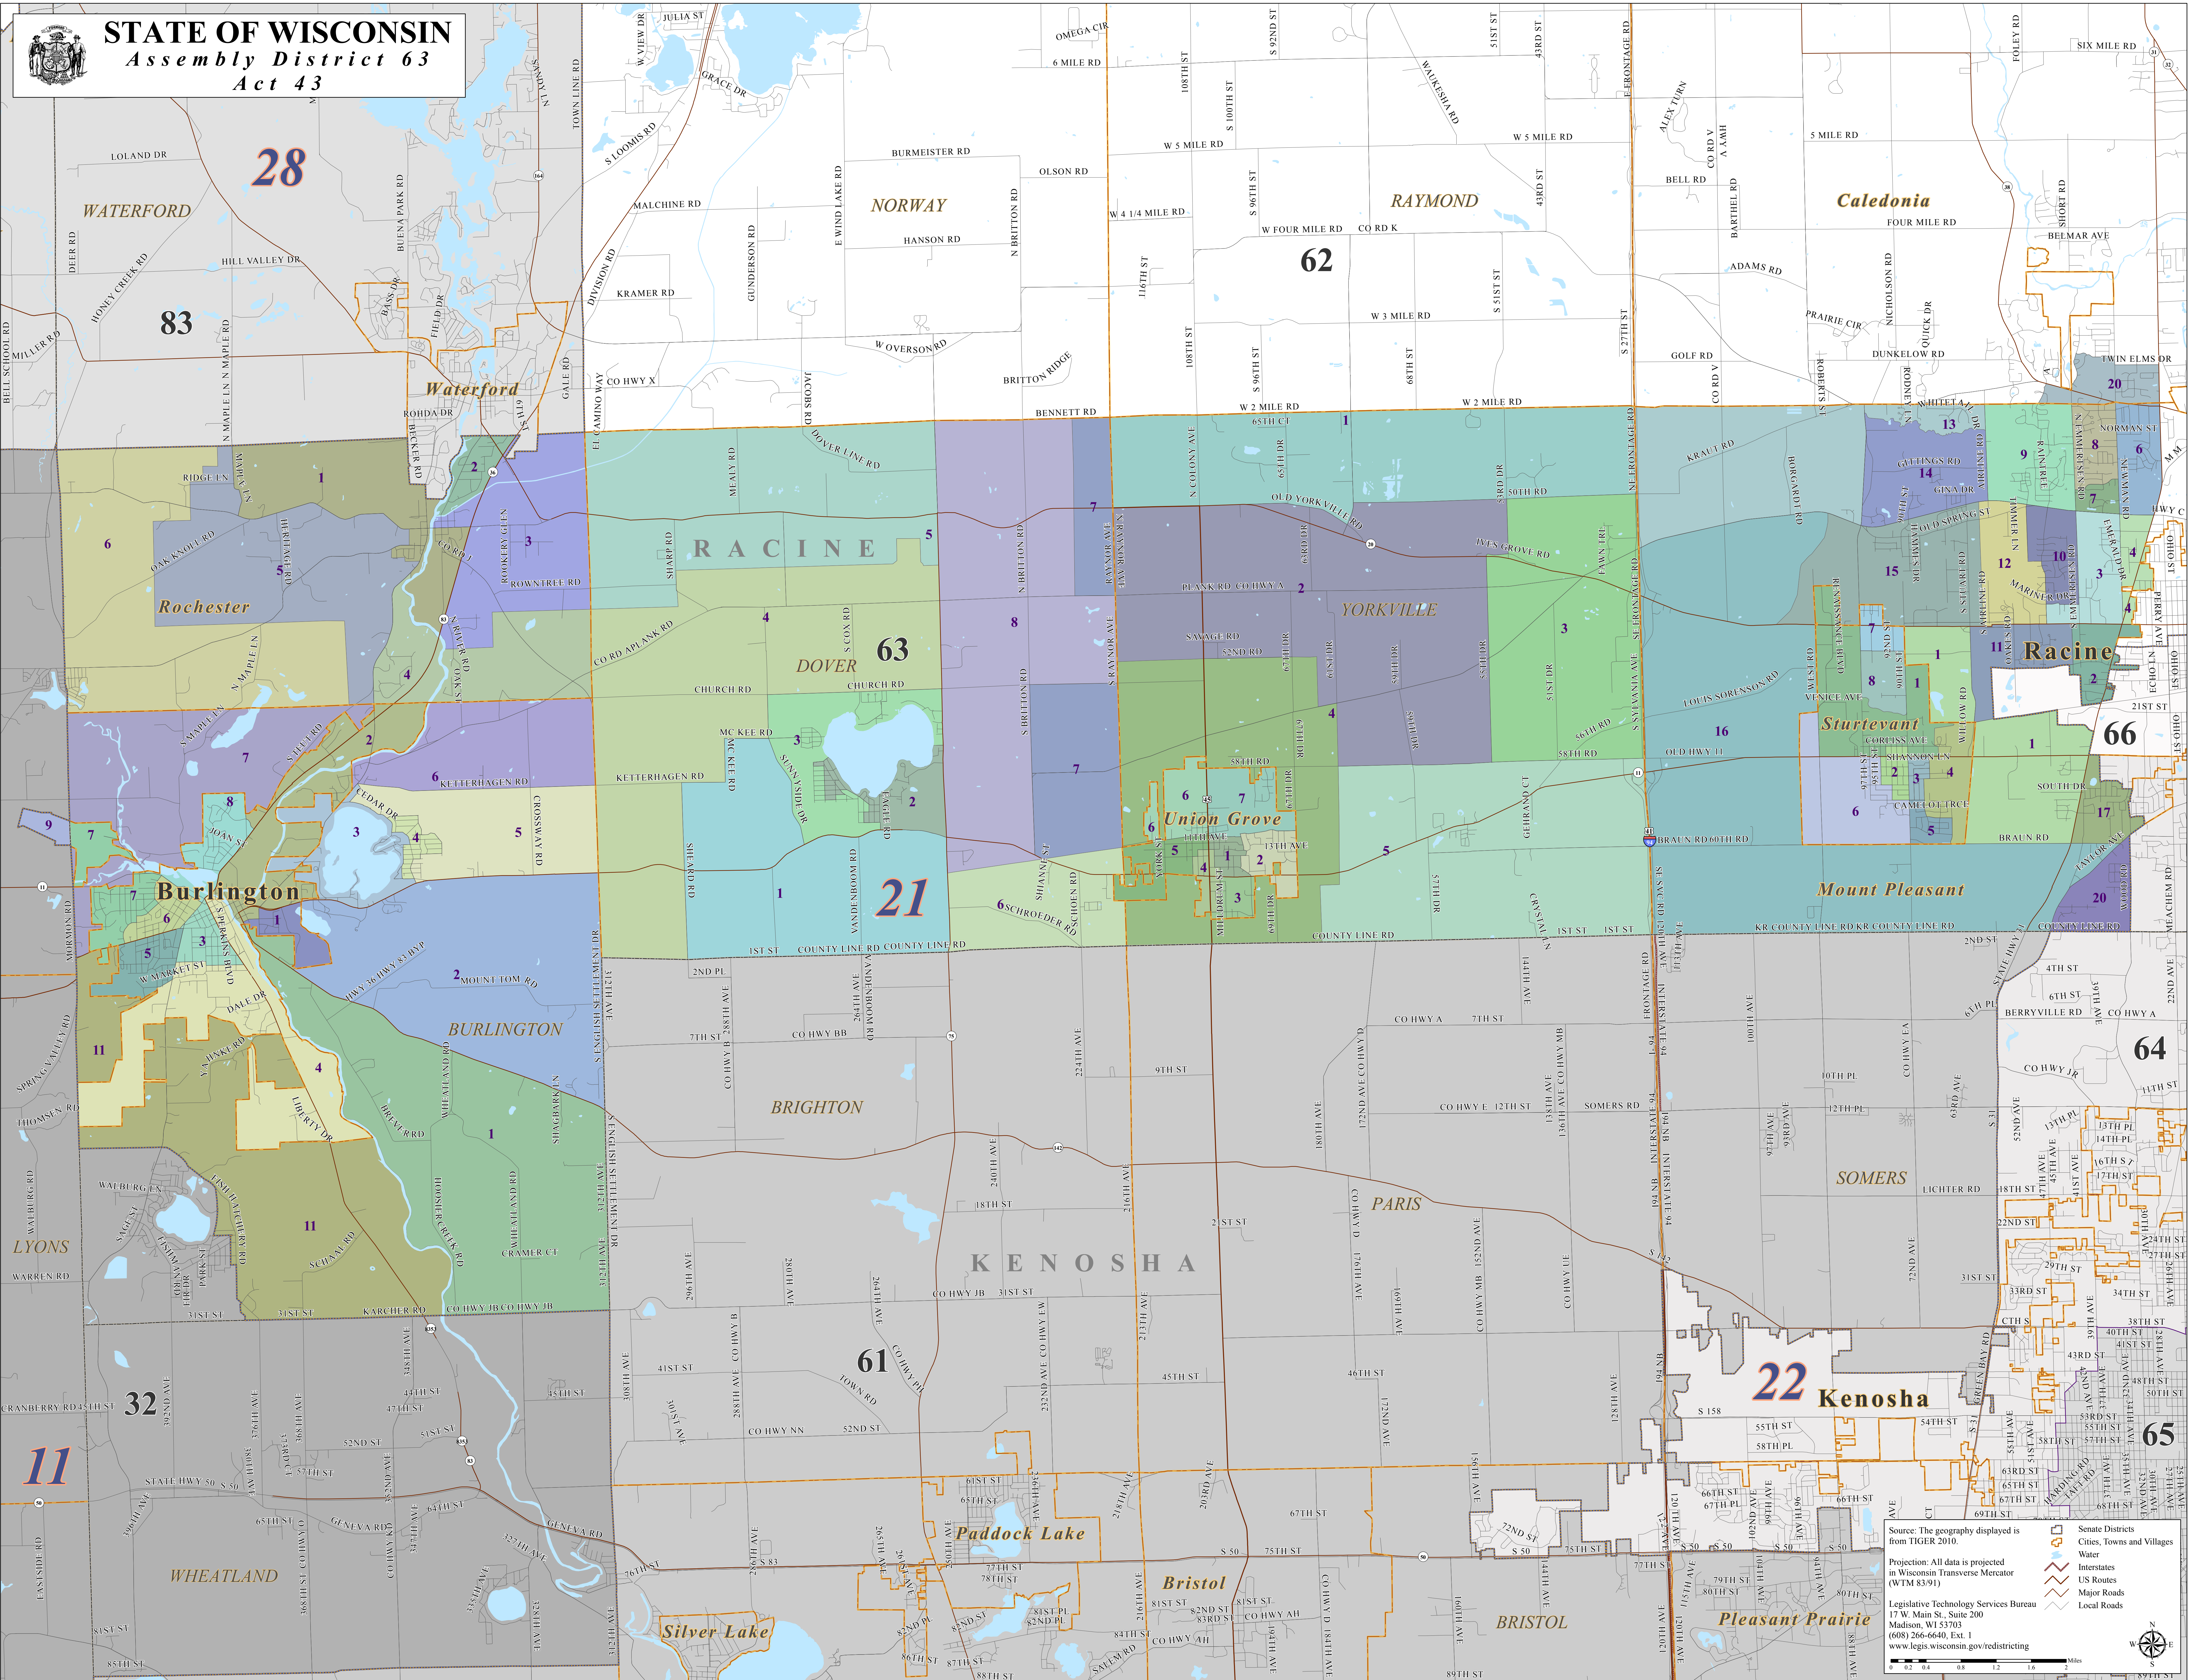

STATE OF WISCONSIN
Assembly District 63
Act 43

Source: The geography displayed is from TIGER 2010.

Projection: All data is projected in Wisconsin Transverse Mercator (WTM 83/91).

Legislative Technology Services Bureau
 17 W. Main St., Suite 200
 Madison, WI 53703
 (608) 266-6640, Ext. 1
 www.legis.wisconsin.gov/redistricting

- Senate Districts
- Cities, Towns and Villages
- Water
- Interstates
- US Routes
- Major Roads
- Local Roads

0 0.2 0.4 0.8 1.2 1.6 Miles